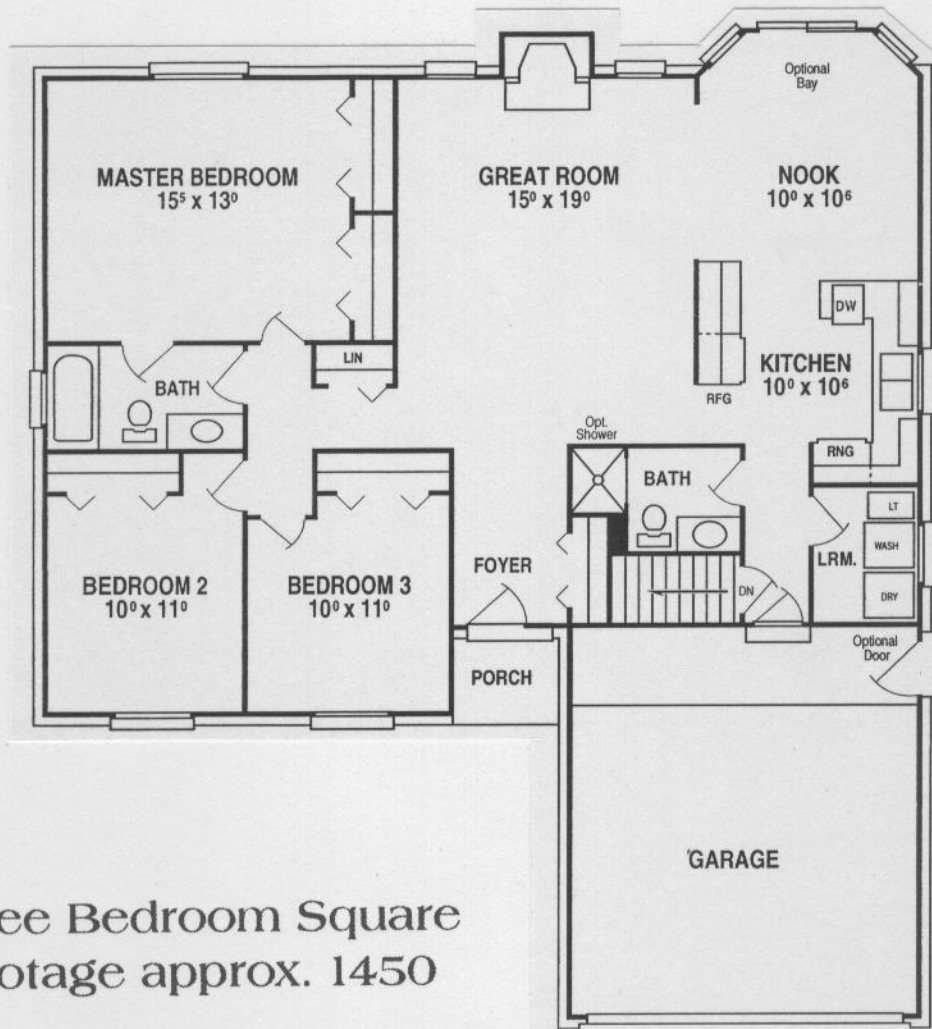

The Brentwood

Optional Elevation A

Optional Elevation B

Standard Elevation

DEL VALLO
Construction
INC.

Prices, plans and specifications are subject to change without notice or obligation. Renderings are an artist's conception. may vary in construction. © 1997

Three Bedroom Square
Footage approx. 1450

FLOOR PLAN